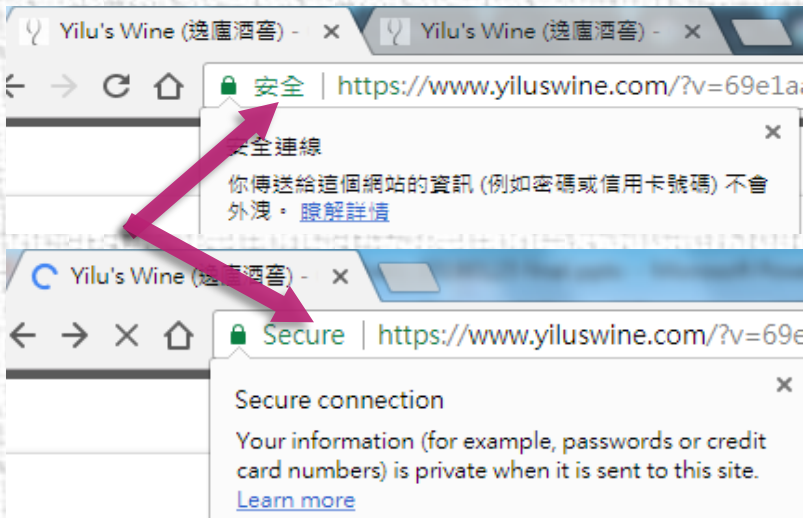

# Secure Payment

VISA

AMERICAN EXPRESS

Verified Website with SSL Secure Payment

We Care! Payment Security is Top Priority!

1. Our flagship online wine store Yiluswine.com is a verified website with Secure Socket Layer (SSL) secure system. All information including name, address and credit card information are transmitted via SSL technology which encrypts your personal information by changing it into some secret codes.
2. To check SSL Certificate information, you may right click the mouse and choose "Properties" and then "Certificates" in Internet Explore and check the "padlock" icon on the left of the address bar in Chrome.